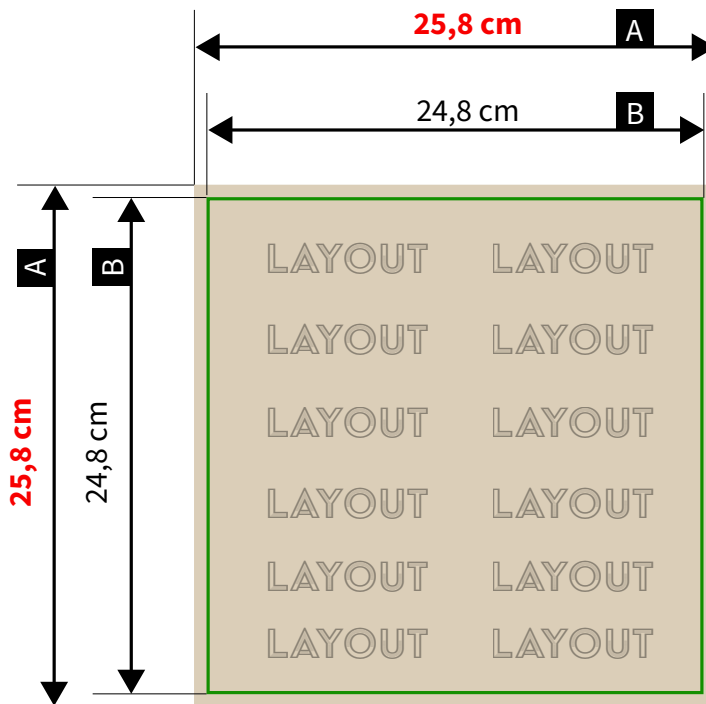

 resolution: 300 dpi | color: CMYK

**Premium ball stands - slim**

side walls

last updated on march 17, 2024  
rodi-sports.de/en

**side walls**

drawings are not to scale

bleed allowance (x)  
0,5 cm

■ A = data format  
■ B = final format

⚠ resolution: 300 dpi | color: CMYK

**Premium ball stands - slim**

lid on top

last updated on march 17, 2024  
rodi-sports.de/en

**lid on top**

drawings are not to scale

bleed allowance (x)  
0,5 cm

■ A = data format  
■ B = final format

⚠ resolution: 300 dpi | color: CMYK