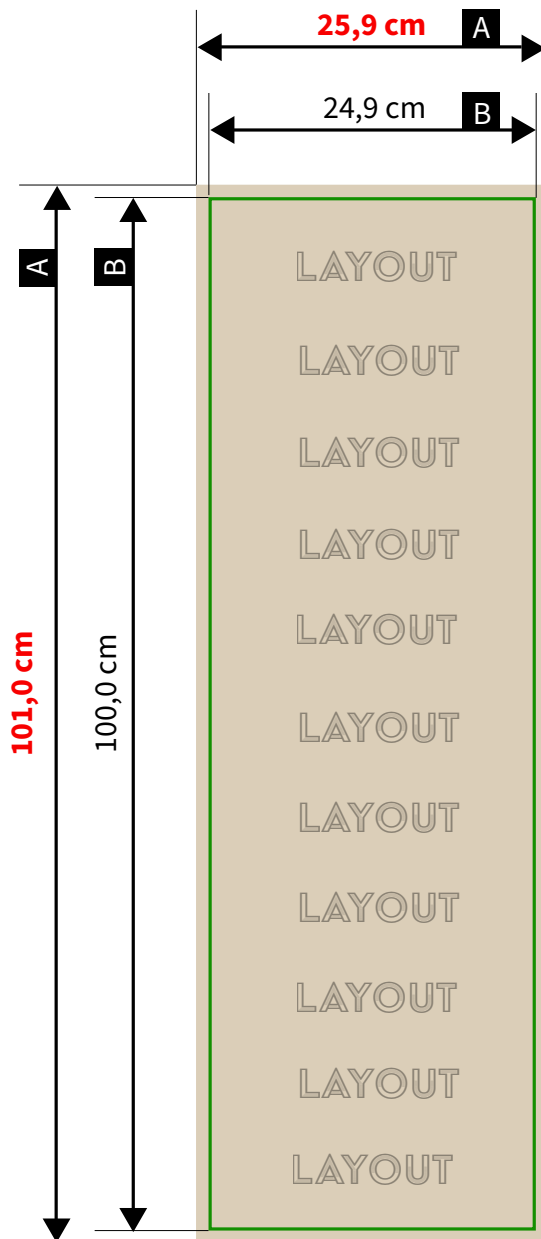

**Premium ball stands - slim**

front and back wall

last updated on march 17, 2024  
rodi-sports.de/en

**front and back wall**

drawings are not to scale

bleed allowance (x)  
0,5 cm

- A = data format
- B = final format

 resolution: 300 dpi | color: CMYK

**Premium ball stands - slim**

side walls

last updated on march 17, 2024  
rodi-sports.de/en

**side walls**

drawings are not to scale

bleed allowance (x)  
0,5 cm

■ A = data format  
■ B = final format

⚠ resolution: 300 dpi | color: CMYK

**Premium ball stands - slim**

lid on top

last updated on march 17, 2024  
rodi-sports.de/en

**lid on top**

drawings are not to scale

bleed allowance (x)  
0,5 cm

■ A = data format  
■ B = final format

⚠ resolution: 300 dpi | color: CMYK