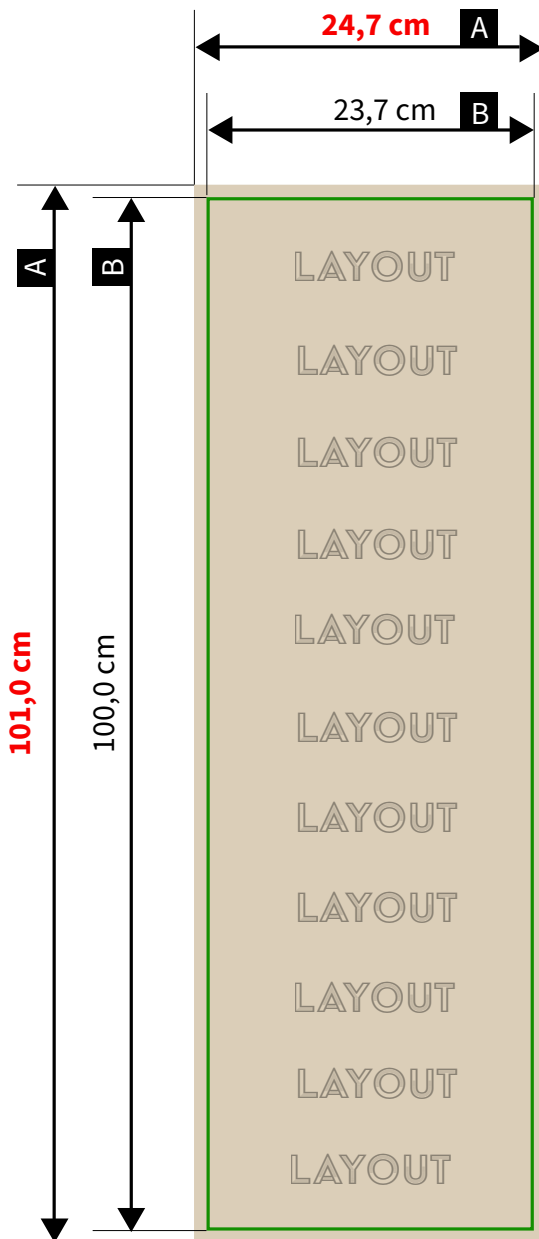

**Premium ball stands - slim**

front and back wall

last updated on march 17, 2024  
rodi-sports.de/en

**front and back wall**

drawings are not to scale

bleed allowance (x)  
0,5 cm

- A = data format
- B = final format

 resolution: 300 dpi | color: CMYK

**Premium ball stands - slim**

side walls

last updated on march 17, 2024  
rodi-sports.de/en

**side walls**

drawings are not to scale

bleed allowance (x)  
0,5 cm

■ A = data format  
■ B = final format

⚠ resolution: 300 dpi | color: CMYK

**Premium ball stands - slim**

lid on top

last updated on march 17, 2024  
rodi-sports.de/en

**lid on top**

drawings are not to scale

bleed allowance (x)  
0,5 cm

■ A = data format  
■ B = final format

⚠ resolution: 300 dpi | color: CMYK