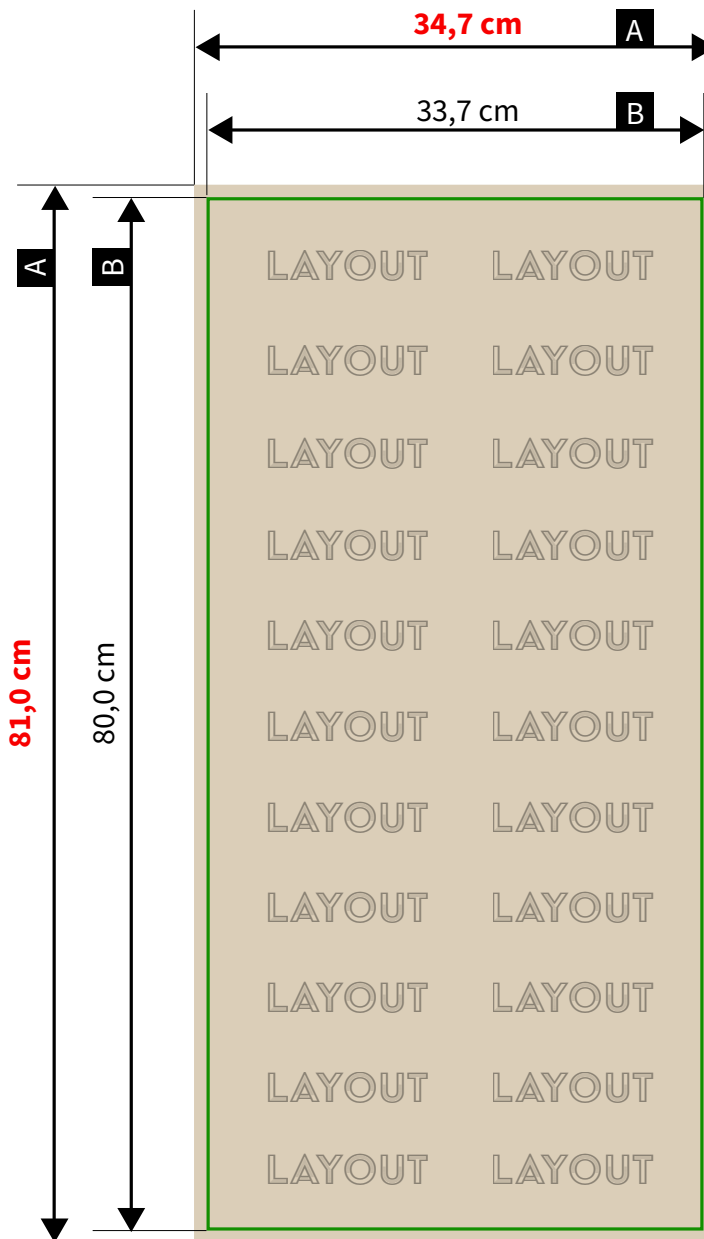

Premium ball stands - standard

front and back wall

last updated on march 17, 2024
rodi-sports.de/en

front and back wall

drawings are not to scale

bleed allowance (x)
0,5 cm

- A = data format
- B = final format

 resolution: 300 dpi | color: CMYK

Premium ball stands - standard

side walls

last updated on march 17, 2024
rodi-sports.de/en

side walls

drawings are not to scale

bleed allowance (x)
0,5 cm

■ A = data format
■ B = final format

resolution: 300 dpi | color: CMYK

Premium ball stands - standard

lid on top

last updated on march 17, 2024
rodi-sports.de/en

lid on top

drawings are not to scale

bleed allowance (x)
0,5 cm

- A = data format
- B = final format

resolution: 300 dpi | color: CMYK