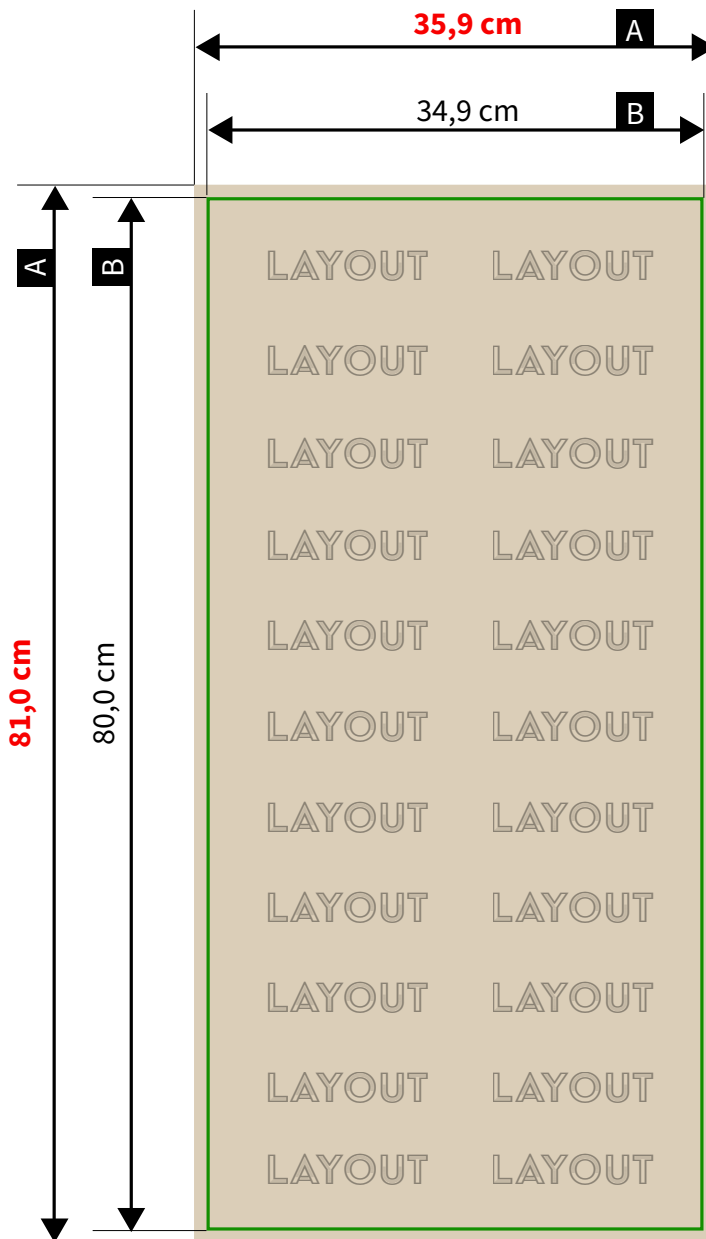

Premium ball stands - standard

front and back wall

last updated on march 17, 2024
rodi-sports.de/en

front and back wall

drawings are not to scale

bleed allowance (x)
0,5 cm

- A = data format
- B = final format

 resolution: 300 dpi | color: CMYK

Premium ball stands - standard

side walls

last updated on march 17, 2024
rodi-sports.de/en

side walls

drawings are not to scale

bleed allowance (x)
0,5 cm

■ A = data format
■ B = final format

resolution: 300 dpi | color: CMYK

Premium ball stands - standard

lid on top

last updated on march 17, 2024
rodi-sports.de/en

lid on top

drawings are not to scale

bleed allowance (x)
0,5 cm

- A = data format
- B = final format

resolution: 300 dpi | color: CMYK