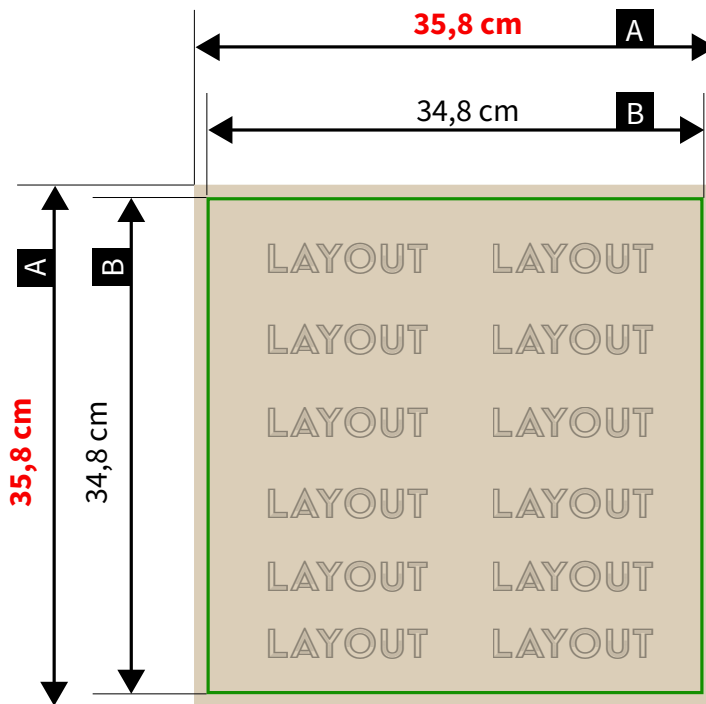

 resolution: 300 dpi | color: CMYK

Premium ball stands - standard

side walls

last updated on march 17, 2024
rodi-sports.de/en

side walls

drawings are not to scale

bleed allowance (x)
0,5 cm

■ A = data format
■ B = final format

resolution: 300 dpi | color: CMYK

Premium ball stands - standard

lid on top

last updated on march 17, 2024
rodi-sports.de/en

lid on top

drawings are not to scale

bleed allowance (x)
0,5 cm

- A = data format
- B = final format

resolution: 300 dpi | color: CMYK